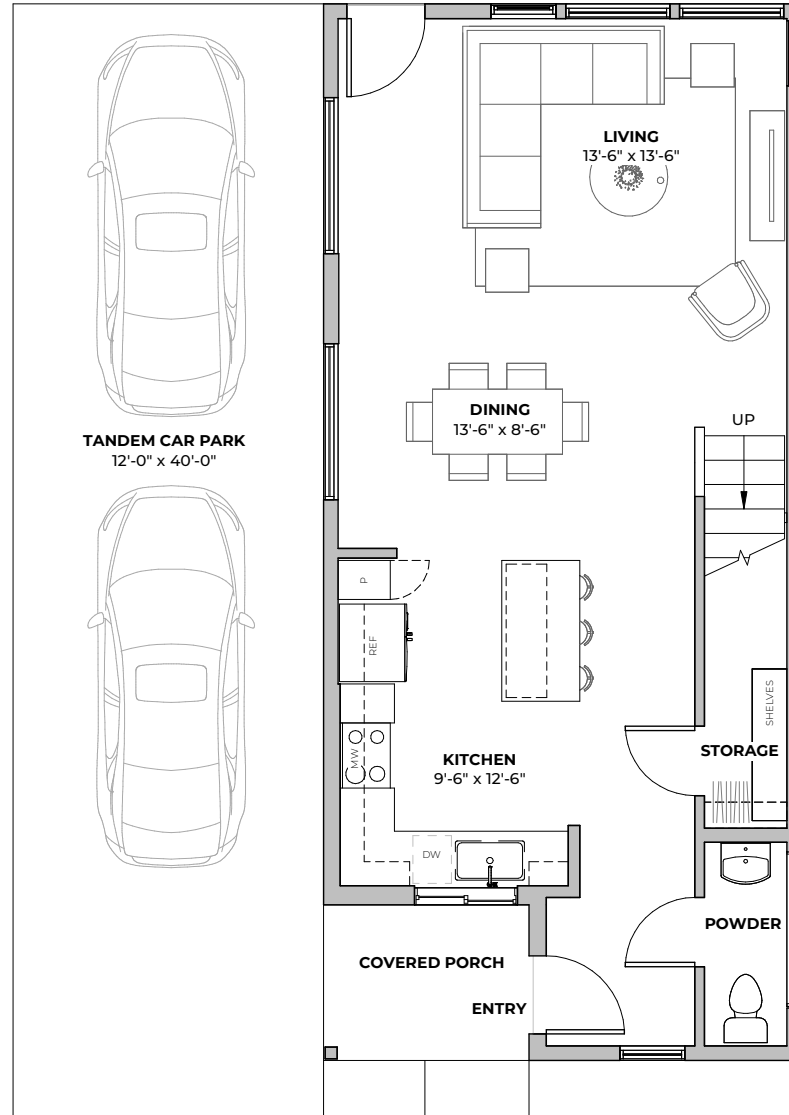

**PLAN B3.1**

**2**  
beds

**2.5**  
baths

**1482**  
SF

**FIRST FLOOR**

PATIO OR DECK

**SECOND FLOOR**

2211 E M. FRANKLIN AVE  
 AUSTIN, TX 78723  
 512-201-2700 [george.storybuilt.com](http://george.storybuilt.com)

All images are preliminary and for illustrative purposes only. Final finishes and colors will vary and are subject to change.

**1ST**  
FLOOR

**2ND**  
FLOOR

**PLAN B3.1**

2211 E M. FRANKLIN AVE  
AUSTIN, TX 78723  
**512-201-2700** [george.storybuilt.com](http://george.storybuilt.com)

All images are preliminary and for illustrative purposes only. Final finishes and colors will vary and are subject to change.

**PLAN B3.2**

**2**

beds

**2.5**

baths

**1446**

SF

**FIRST FLOOR**

**PATIO OR DECK**

**SECOND FLOOR**

2211 E M. FRANKLIN AVE  
 AUSTIN, TX 78723  
 512-201-2700 [george.storybuilt.com](http://george.storybuilt.com)

All images are preliminary and for illustrative purposes only. Final finishes and colors will vary and are subject to change.