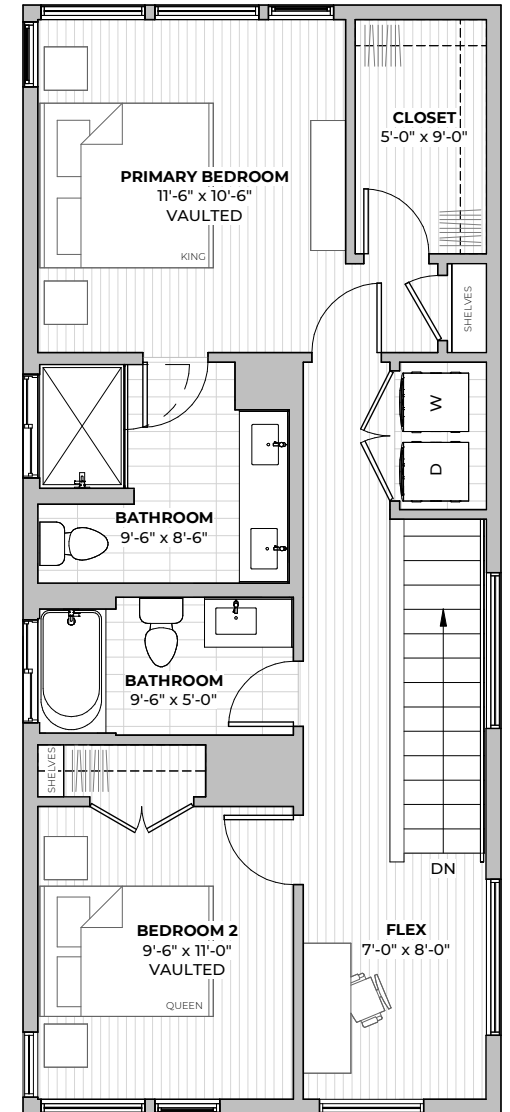

**PLAN B3.1**

**2**  
beds

**2.5**  
baths

**1482**  
SF

**FIRST FLOOR**

PATIO OR DECK

**SECOND FLOOR**

2211 E M. FRANKLIN AVE  
 AUSTIN, TX 78723  
 512-201-2700 [george.storybuilt.com](http://george.storybuilt.com)

All images are preliminary and for illustrative purposes only. Final finishes and colors will vary and are subject to change.

**1ST**  
FLOOR

**2ND**  
FLOOR

**PLAN B3.1**

2211 E M. FRANKLIN AVE  
AUSTIN, TX 78723  
**512-201-2700** [george.storybuilt.com](http://george.storybuilt.com)

All images are preliminary and for illustrative purposes only. Final finishes and colors will vary and are subject to change.

**PLAN B3.2**

**2**

beds

**2.5**

baths

**1446**

SF