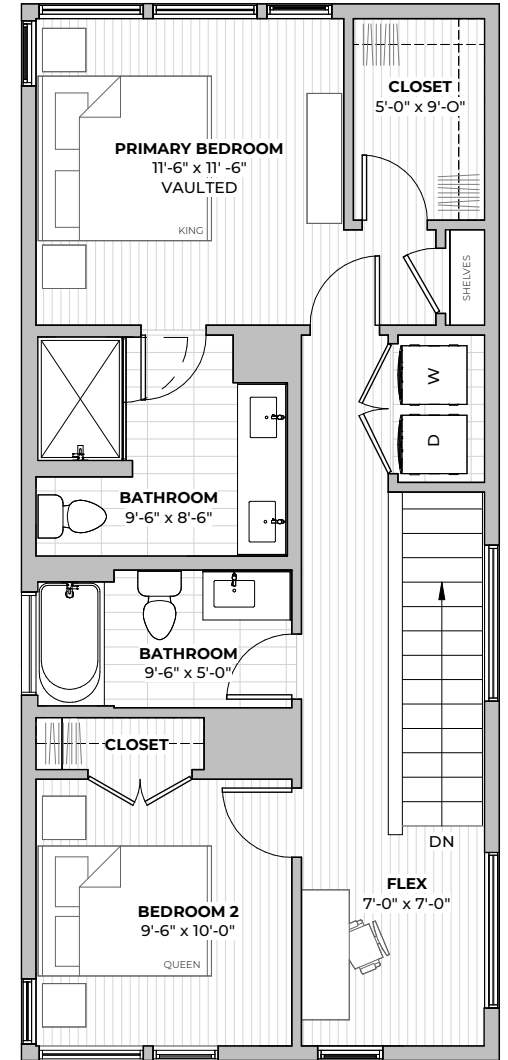

**PLAN B3.1**

**2**  
beds

**2.5**  
baths

**1482**  
SF

**FIRST FLOOR**

PATIO OR DECK

**SECOND FLOOR**

2211 E M. FRANKLIN AVE  
 AUSTIN, TX 78723  
 512-201-2700 [george.storybuilt.com](http://george.storybuilt.com)

All images are preliminary and for illustrative purposes only. Final finishes and colors will vary and are subject to change.

**1ST**  
FLOOR

**2ND**  
FLOOR

**PLAN B3.1**

2211 E M. FRANKLIN AVE  
AUSTIN, TX 78723  
**512-201-2700** [george.storybuilt.com](http://george.storybuilt.com)

All images are preliminary and for illustrative purposes only. Final finishes and colors will vary and are subject to change.

**PLAN B3.2**

**2**

beds

**2.5**

baths

**1446**

SF

**FIRST FLOOR**

**PATIO OR DECK**

**SECOND FLOOR**

2211 E M. FRANKLIN AVE  
 AUSTIN, TX 78723  
 512-201-2700 [george.storybuilt.com](http://george.storybuilt.com)

All images are preliminary and for illustrative purposes only. Final finishes and colors will vary and are subject to change.