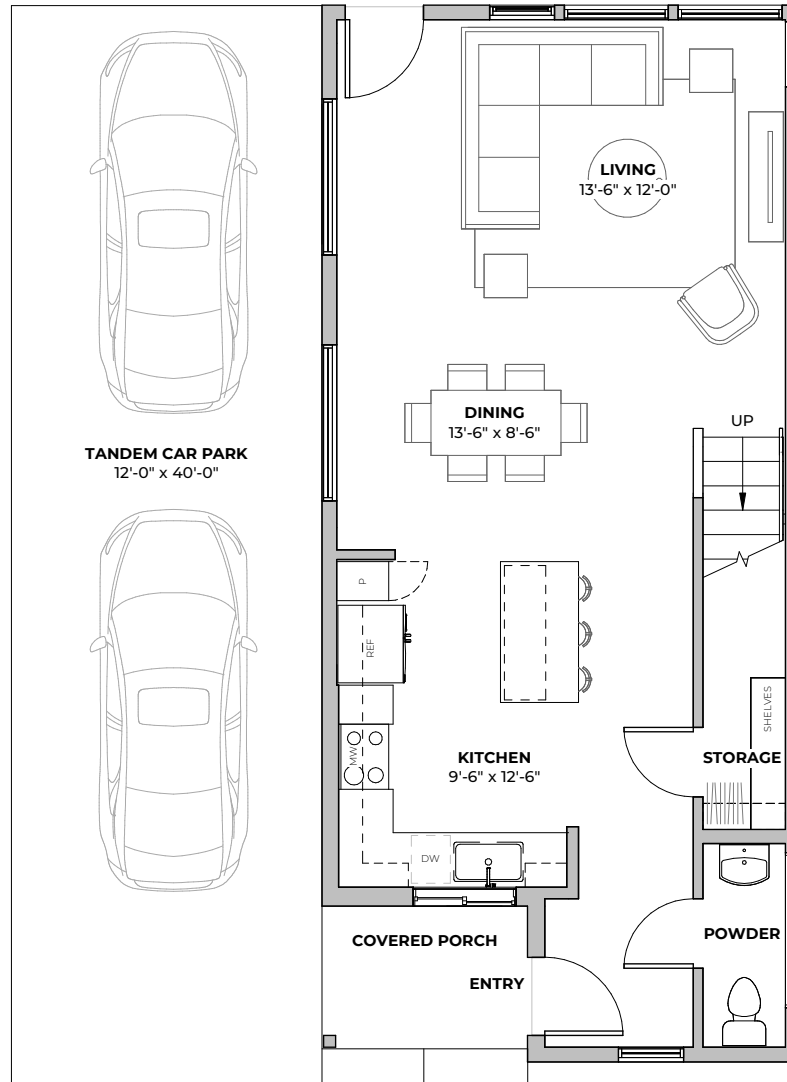

**PLAN B3.1**

**2**  
beds

**2.5**  
baths

**1482**  
SF

**FIRST FLOOR**

PATIO OR DECK

**SECOND FLOOR**

2211 E M. FRANKLIN AVE  
 AUSTIN, TX 78723  
 512-201-2700 [george.storybuilt.com](http://george.storybuilt.com)

All images are preliminary and for illustrative purposes only. Final finishes and colors will vary and are subject to change.

**1ST**  
FLOOR

**2ND**  
FLOOR

**PLAN B3.1**

2211 E M. FRANKLIN AVE  
AUSTIN, TX 78723  
**512-201-2700** [george.storybuilt.com](http://george.storybuilt.com)

All images are preliminary and for illustrative purposes only. Final finishes and colors will vary and are subject to change.

**PLAN B3.2**

**2**

beds

**2.5**

baths

**1446**

SF